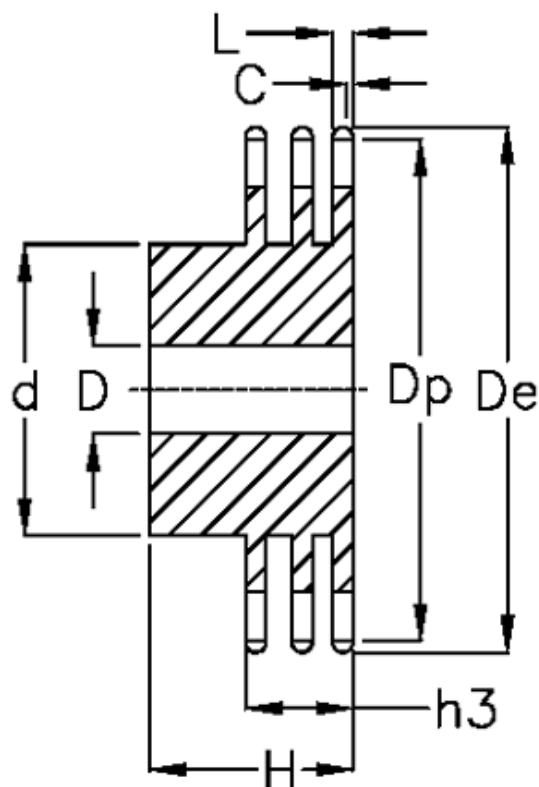

Data Sheet

Article number: 616013011031

Description: Sprocket 28 B-3 Z=31 triplex
predrilled

Measures

C	= 5	h3	= 148
d	= *200	L	= 28.8
D	= 40±0,5	Number of teeth	= 31
De	= 458		
Dp	= 439.37		
For chain size	= 1 3/4" x 1 1/4"		
For chain type	= 28 B-3		
H	= 180		